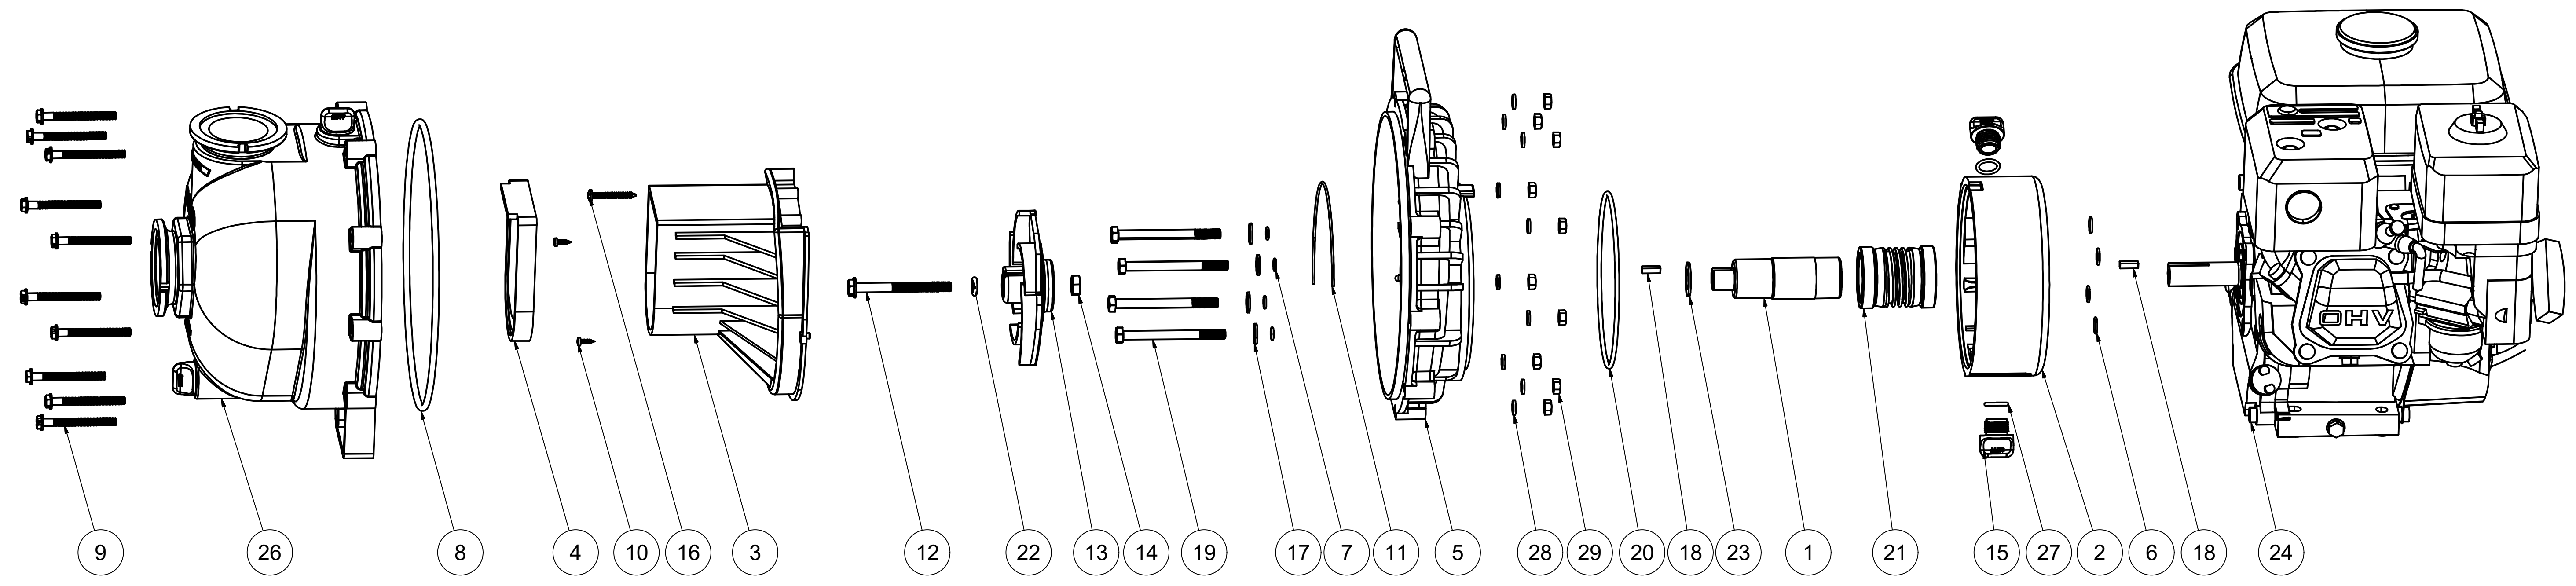

Parts List			
ITEM	QTY	PART NUMBER	DESCRIPTION
1	1	12155	ADAPTER SHAFT
2	1	12202W	2" POLY RESERVOIR
3	1	12702A	2" POLY PUMP VOLUTE
4	1	12705	PUMP CHECKVALVE, EPDM
5	1	12707W	2" W.S. REAR BRACKET
6	4	12709	#13 O-RING, EPDM
7	4	12717	#11 O-RING, EPDM
8	1	12719A	#375 O-RING, EPDM
9	10	12720	1/4-20 X 2 1/2" SL IND HWHS
10	2	12725	#6 X 1/2" PPH SMS
11	1	12754	O-RING SEGMENT
12	1	12766	5/16-24 X 3 1/4" HFS
13	1	12772	IMPELLER
14	1	12775A	7/16-14 HEX NUT
15	2	12777	1/2" DRAIN PLUG
16	1	12900	#10 X 1 1/2" PPH SMS
17	4	12901	5/16" FLAT WASHER
18	2	12902A	3/16" SQ. X 5/8" KEY
19	4	13034	5/16-24 X 3 1/2" HHCS
20	1	13719	#256 O-RING, EPDM
21	1	15035E	MECH. SEAL ASSY, EPDM
22	1	A204	#204 O-RING, EPDM
23	1	CV10175	GASKET, EPDM
24	1	E5H	5.5 HP HONDA
25	1	KK-57	WARNING TAG (N/S)
26	1	M12712	2" FP MNFLD PUMP BODY ASSY
27	2	UV15163	#114 O-RING, EPDM
28	10	V07018	1/4" LOCKWASHER
29	10	V07019	1/4-20 HEX NUT

**BANJO CORPORATION**  
 150 BANJO DRIVE, CRAWFORDSVILLE, IN 47933  
 WEB SITE: WWW.BANJOCORP.COM  
 E-MAIL: SALES1@BANJOCORP.COM

**BANJO CORPORATION**  
 2" FP MNFLD POLY WET SEAL PUMP W/  
 5.5HP HONDA  
 PART NUMBER M220PH5W